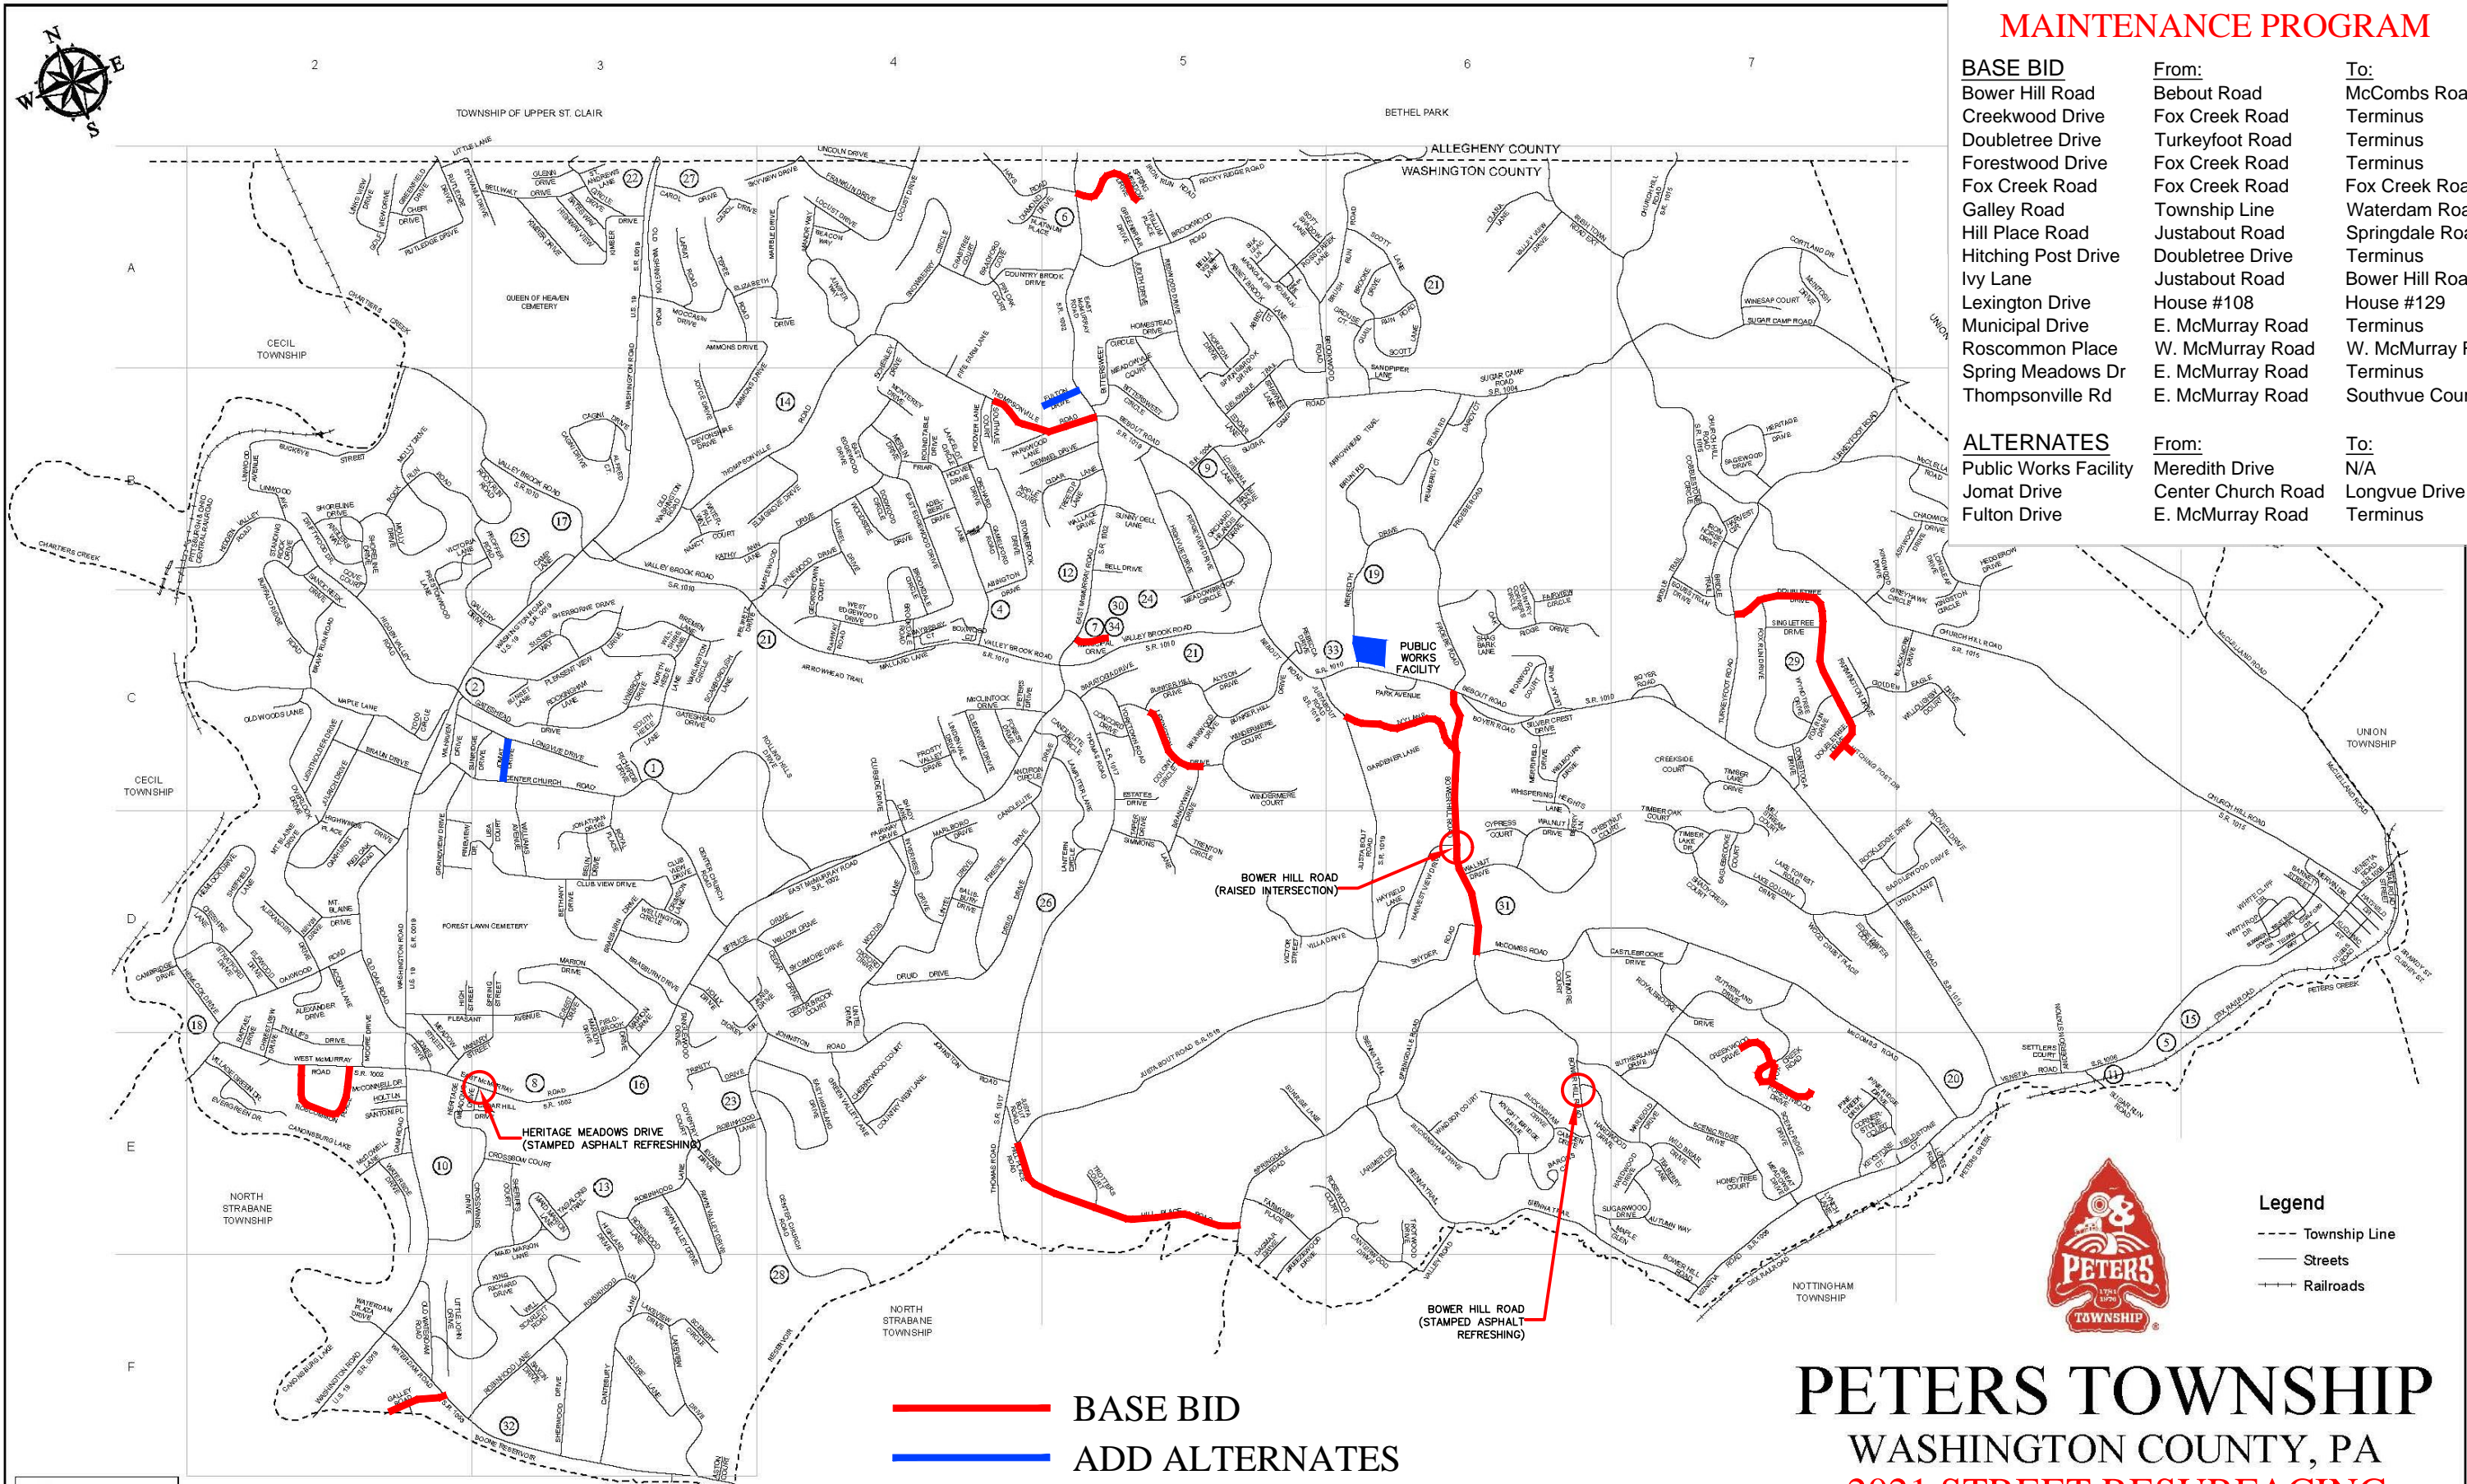

2021 PAVEMENT MAINTENANCE PROGRAM

BASE BID	From:	To:
Bower Hill Road	Bebout Road	McCombs Road
Creekwood Drive	Fox Creek Road	Terminus
Doubletree Drive	Turkeyfoot Road	Terminus
Forestwood Drive	Fox Creek Road	Terminus
Fox Creek Road	Fox Creek Road	Fox Creek Road
Galley Road	Township Line	Waterdam Road
Hill Place Road	Justabout Road	Springdale Road
Hitching Post Drive	Doubletree Drive	Terminus
Ivy Lane	Justabout Road	Bower Hill Road
Lexington Drive	House #108	House #129
Municipal Drive	E. McMurray Road	Terminus
Roscommon Place	W. McMurray Road	W. McMurray Rd
Spring Meadows Dr	E. McMurray Road	Terminus
Thompsonville Rd	E. McMurray Road	Southvue Court

ALTERNATES	From:	To:
Public Works Facility	Meredith Drive	N/A
Jomat Drive	Center Church Road	Longvue Drive
Fulton Drive	E. McMurray Road	Terminus

— BASE BID
— ADD ALTERNATES

Legend
 --- Township Line
 — Streets
 — Railroads

PETERS TOWNSHIP WASHINGTON COUNTY, PA 2021 STREET RESURFACING