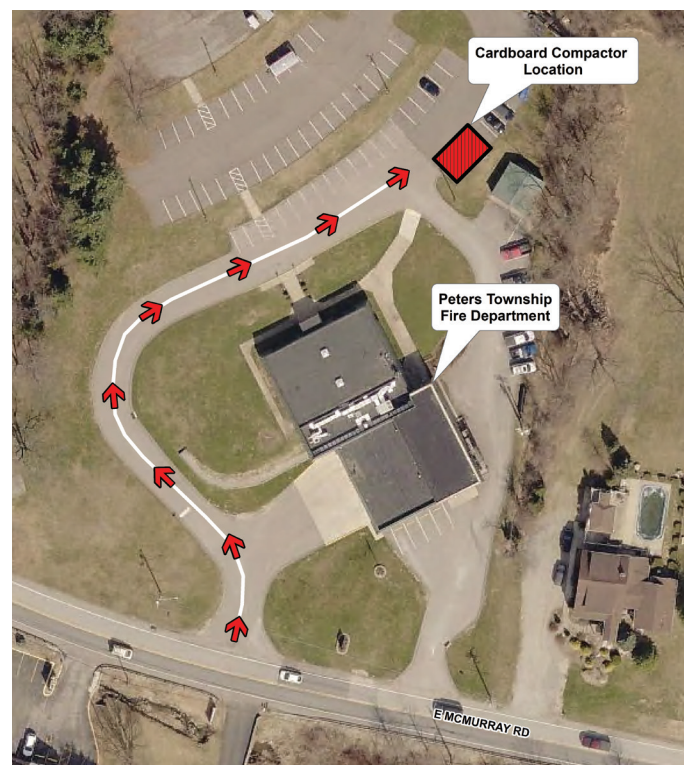

PETERS TOWNSHIP CARDBOARD COMPACTOR

Free for Residents and Small Businesses to Use

- The compactor is available for use every day from **8:00 a.m. to 6:00 p.m.**
- To use, flatten cardboard and insert in the slot (the slot is outlined in safety tape)
- This is an automated compactor with an electronic eye that will operate automatically. **DO NOT PUSH ANY BUTTONS WHEN USING THE COMPACTOR.** Just place the flattened cardboard in the slot, and the compactor will do the rest.
- Do **NOT** place any items other than cardboard into the compactor.
- Do **NOT** leave cardboard, recycle materials, bulk items (such as furniture), trash, or any other items outside the compactor.

Located behind Fire Station #1 at 245 E. McMurray Rd.

This site is being monitored by video by the Peters Township Police Department.